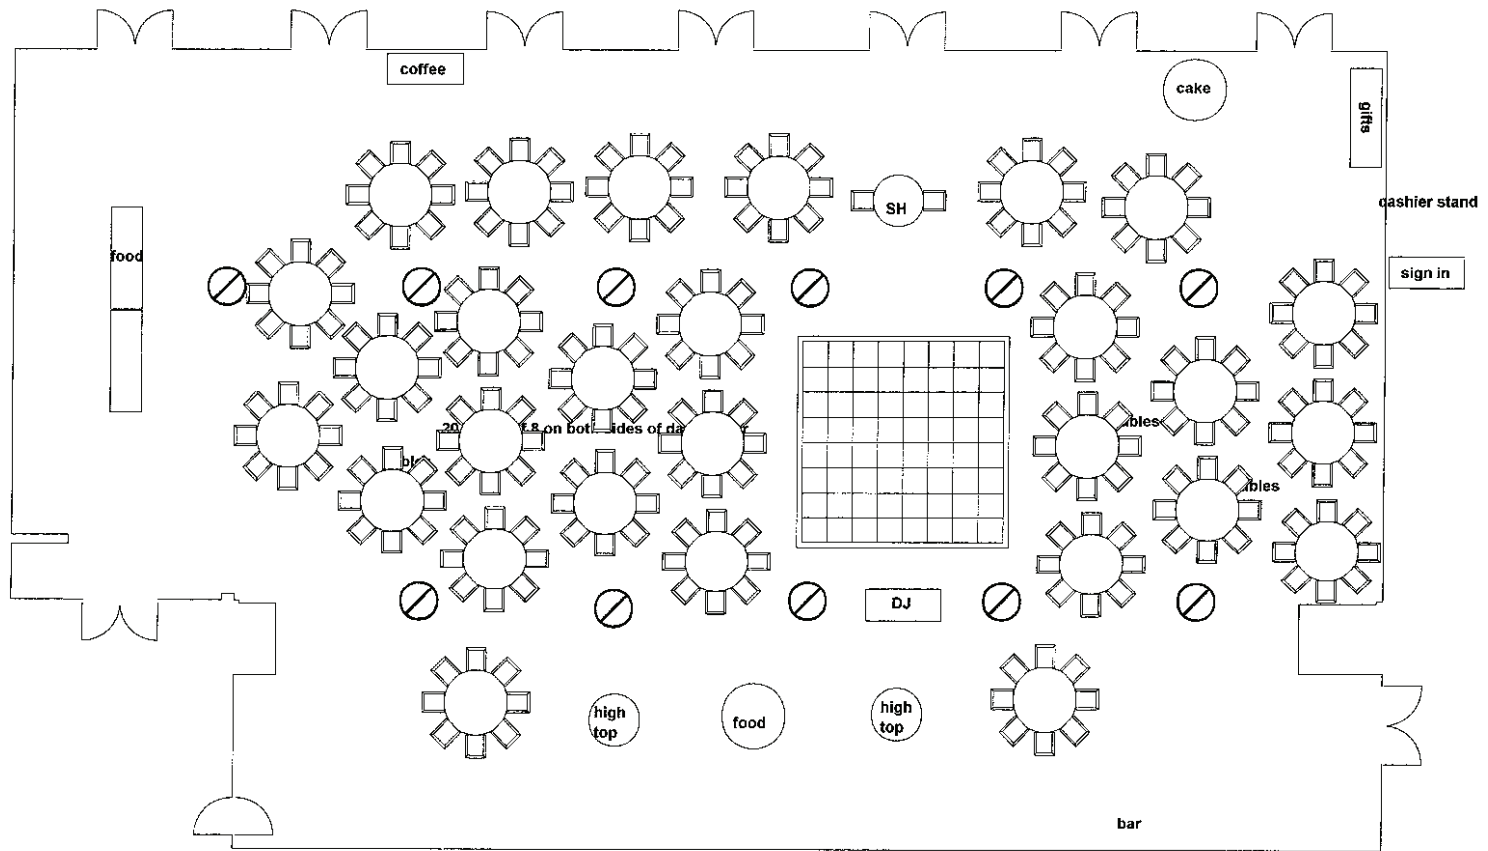

# Carolina Room

Seating 450, stand up social 600+