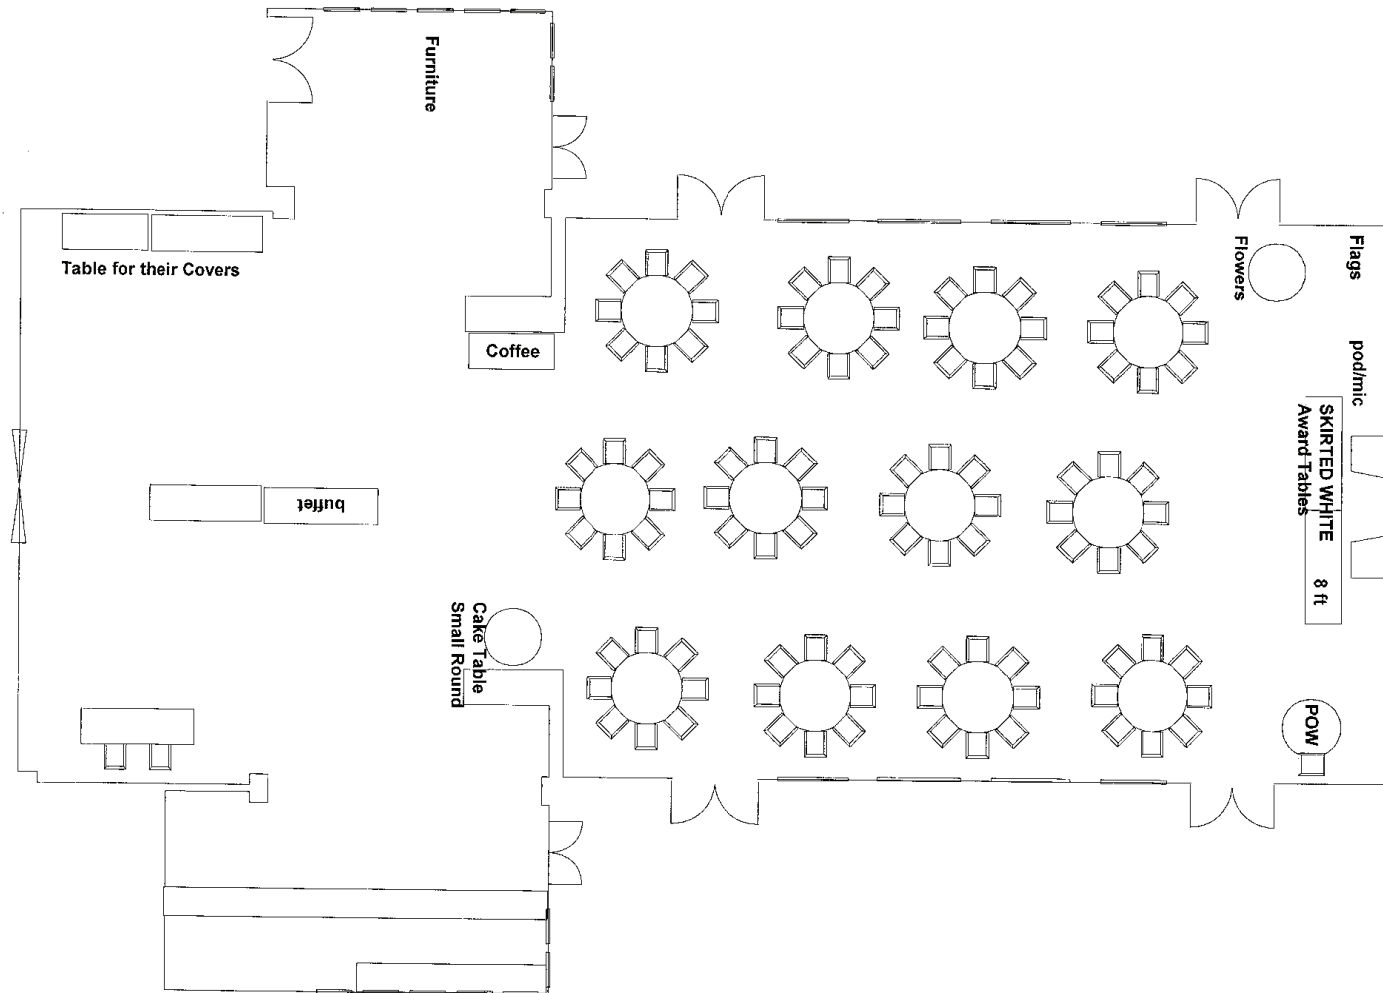

Lejeune Room

Seating 200, stand up social 350+